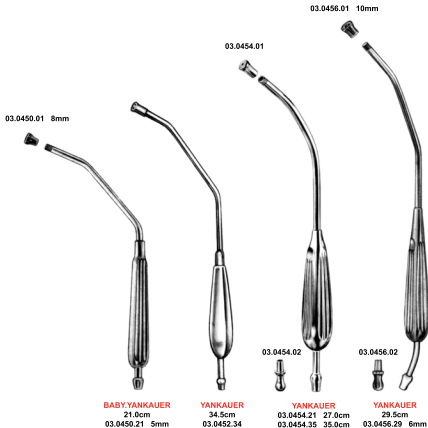

POOLE
03.0434.00
Suction Tube Set

03.0434.00

03-011

03

- EN Suction Tubes
- DE Sougrohre
- ES Tubos de aspiracion

INTERNATIONAL
CRIMSON™

TROCARS & SUCTION TUBES

www.crimson-intl.com

COOLEY
30.0cm
03.0440.30 7mm

COOLEY
31.0cm
03.0442.31 10mm

COOLEY
33.0cm
03.0444.33 8mm

COOLEY
35.0cm
03.0446.35 8mm

03.0446.35

03-012

03

EN Suction Tubes

DE Sougrohre

ES Tubos de aspiracion

INTERNATIONAL
CRIMSON™

TROCARS & SUCTION TUBES

www.crimson-intl.com

03.0456.29

03-013

03